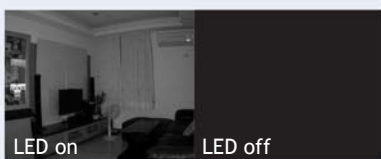

Palm-size in light weights

Small and light to fit a home environment.

No wall drilling

The camera stands on a desk or a plain surface.

Lighting alerts

Advanced motion detection even in the dark with PIR sensor. Strong illumination with its white illumination LED upon motions (CAW series only).